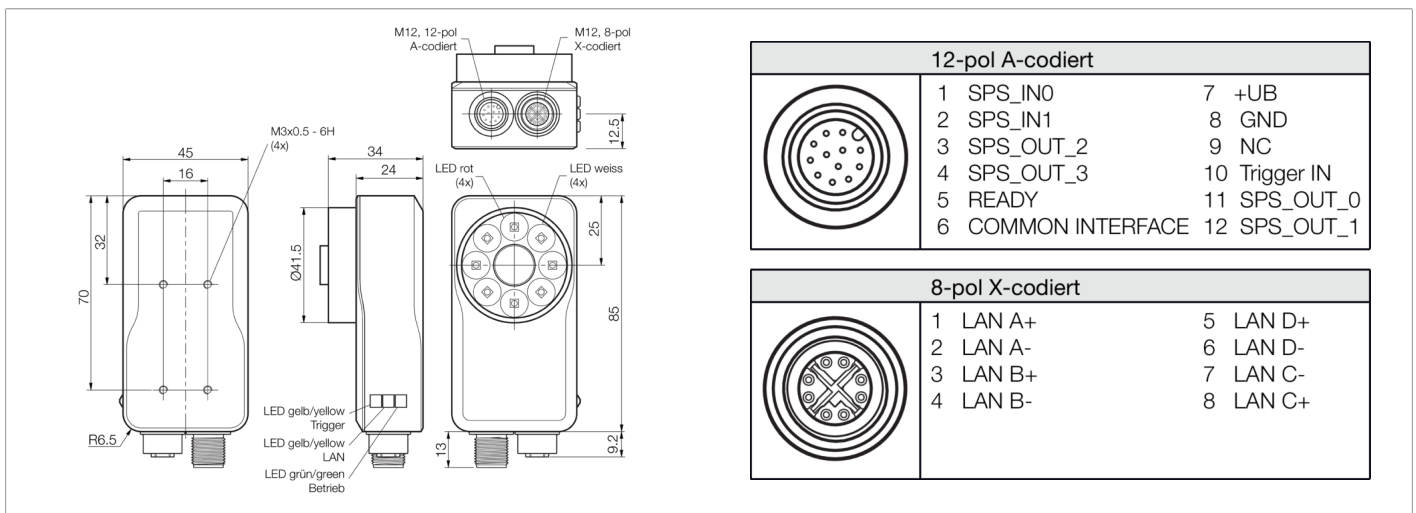

Function											

Technical data (typ.)	+20°C, 24 V DC
Service voltage	18 ... 30 V DC
No-load current (max.)	1.000 mA (24 V DC)
Insulation voltage endurance	500 V
Housing material	Die-cast zinc (Black, powder-coated)
Material	PMMA (Window / optics)
Lens connection	S-mount
Weight	265 g
Protection class	III, operation on protective low voltage
Risk group (DIN EN 62471)	Risk group 1
Model	CS 60
Design	Cuboid design
Type	IMX273
Inspection tasks	Localization, Parts recognition, Counting, Measurement, Read code
Shutter	global
Scope of delivery	CS60-BM38-EP15/400ID, O-S1-S-080-40, CS60-WINDOW
Internal lights	High power lighting white and red can be switched via software
Switching output	Push-pull, 150 mA
Switching output number	4 (programmable, 1 (Ready))
Voltage drop (max.)	2,0 V
Interface	<ul style="list-style-type: none"> ■ Ethernet ■ Digital Input/Output

213363
CS60-BM38-EP15/400ID

Technical data (typ.)	+20°C, 24 V DC
Protocols	TCP/IP, FTP/SFTP, Profinet
Color	Red / white switchable (internal)
Focal length	8 mm
Optical format	1/2.9"
Resolution	1.456 x 1.088 Pixel
Working distance	50,0 ... 2.000 mm
Display	LED Green - Operation, yellow - DATA-Link yellow - Trigger
FPS - Frames Per Second (max.)	30 images/second
Flash length	< 2 ms
Ambient temperature during operation	0 ... +50 °C
Vibration/shock resistance	10 to 55 Hz / 1 mm / 30 G
Protection type	IP 67
Connection	Connector, M12, 12-pin (A-coded)
Connection 2	Socket, M12, 8-pin (X-coded)
Cable	Connection cables max. 25 m
More information / accessories	https://www.di-soric.com/213363